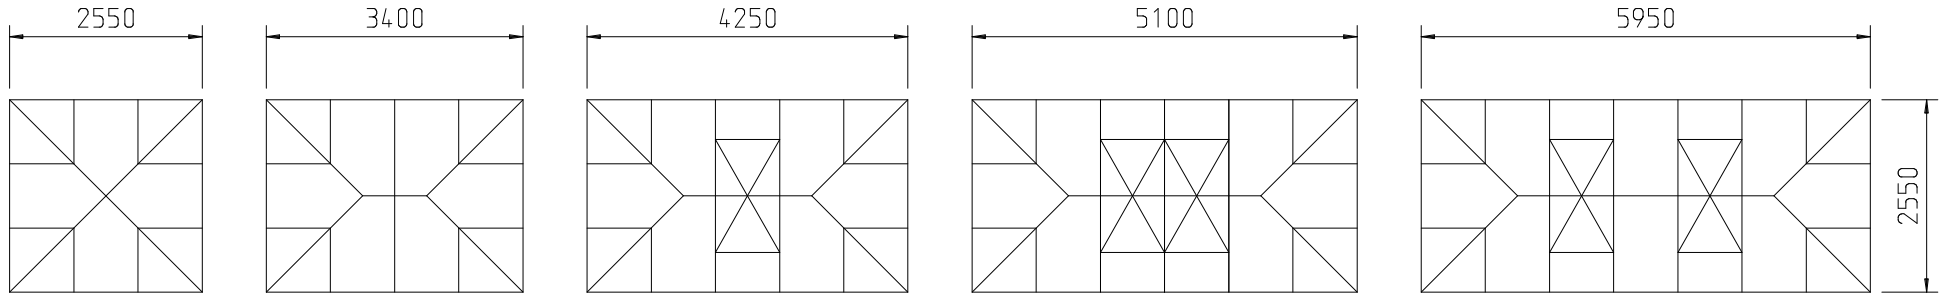

SKY 30 DEGREE FIXED PITCH ROOF LIGHT SYSTEM

SKY 22

SKY 23

SKY 24

SKY 25

SKY 26

SKY 27

TYPICAL CRS FOR
WIDTH & LENGTH