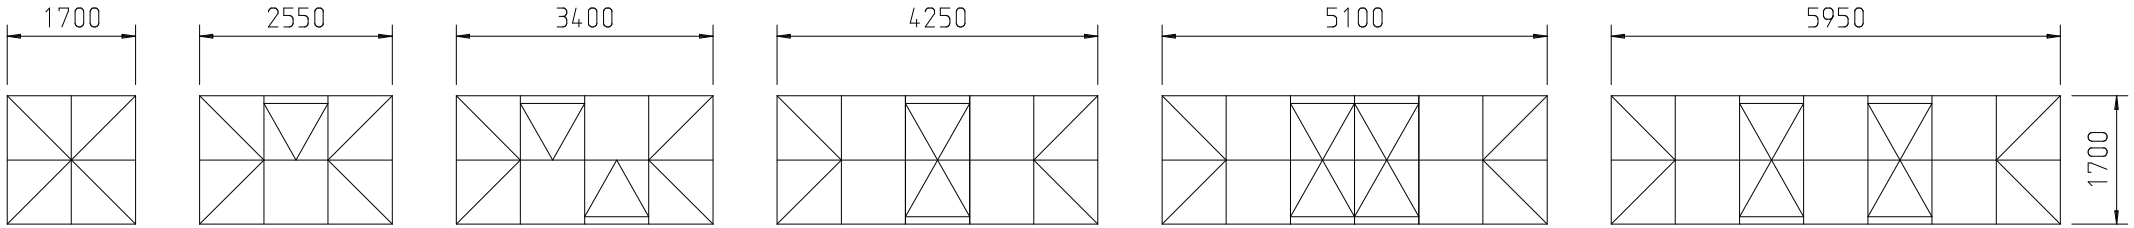

SKY 30 DEGREE FIXED PITCH ROOF LIGHT SYSTEM

SKY 22

SKY 23

SKY 24

SKY 25

SKY 26

SKY 27

TYPICAL CRS FOR
WIDTH & LENGTH