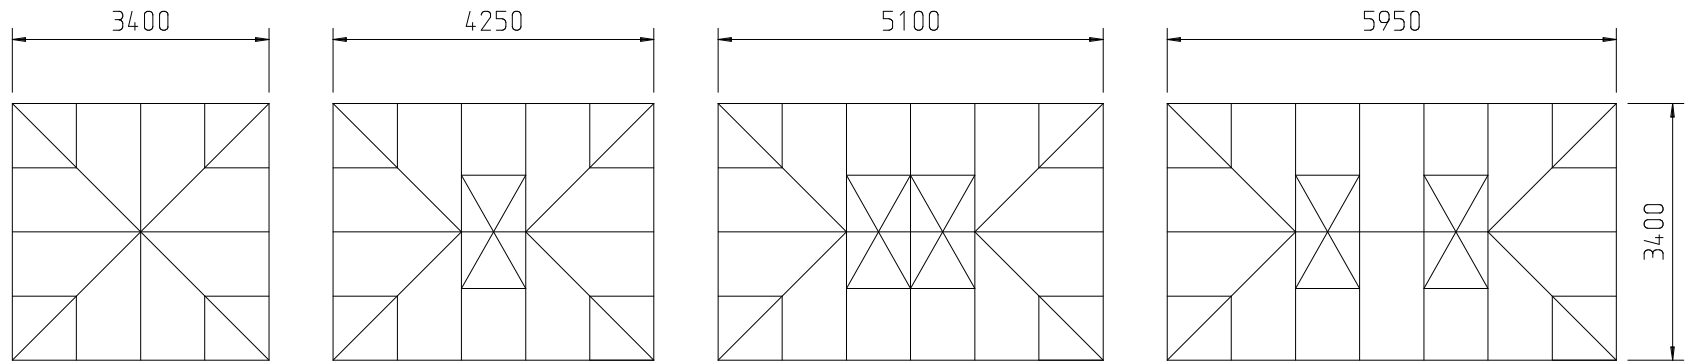

SKY 44

SKY 45

SKY 46

SKY 47