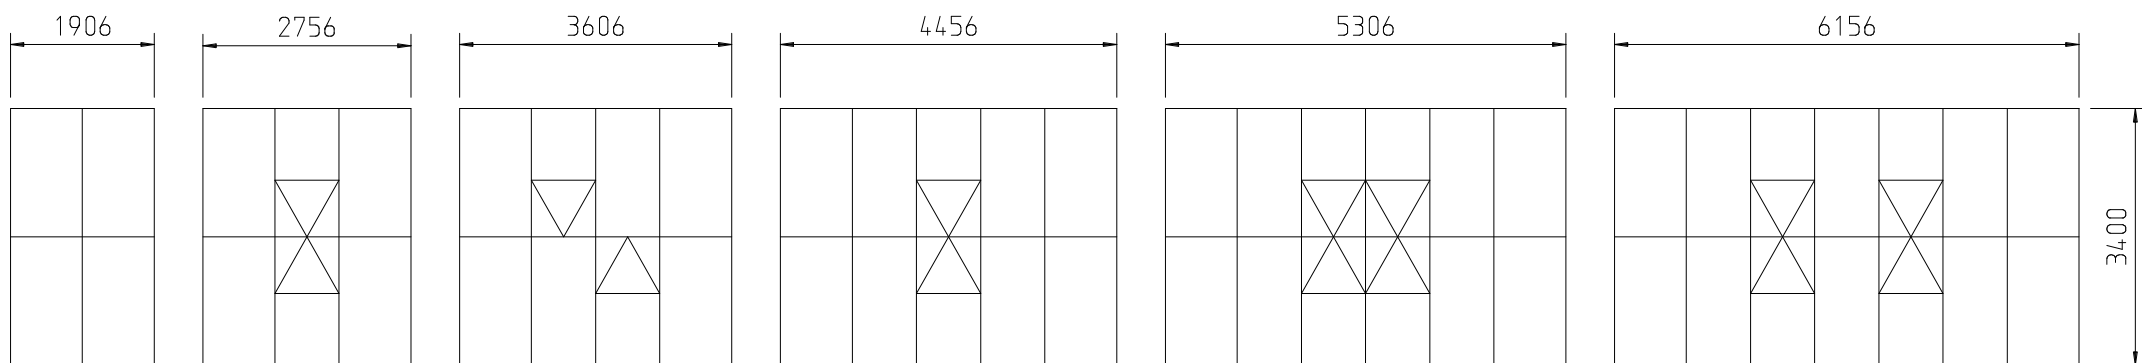

# SKY 30 DEGREE FIXED PITCH GABLED ROOF LIGHT SYSTEM

**SKY 22G**

**SKY 23G**

**SKY 24G**

**SKY 25G**

**SKY 26G**

**SKY 27G**

**SKY 32G**

**SKY 33G**

**SKY 34G**

**SKY 35G**

**SKY 36G**

**SKY 37G**

**SKY 42G**

**SKY 43G**

**SKY 44G**