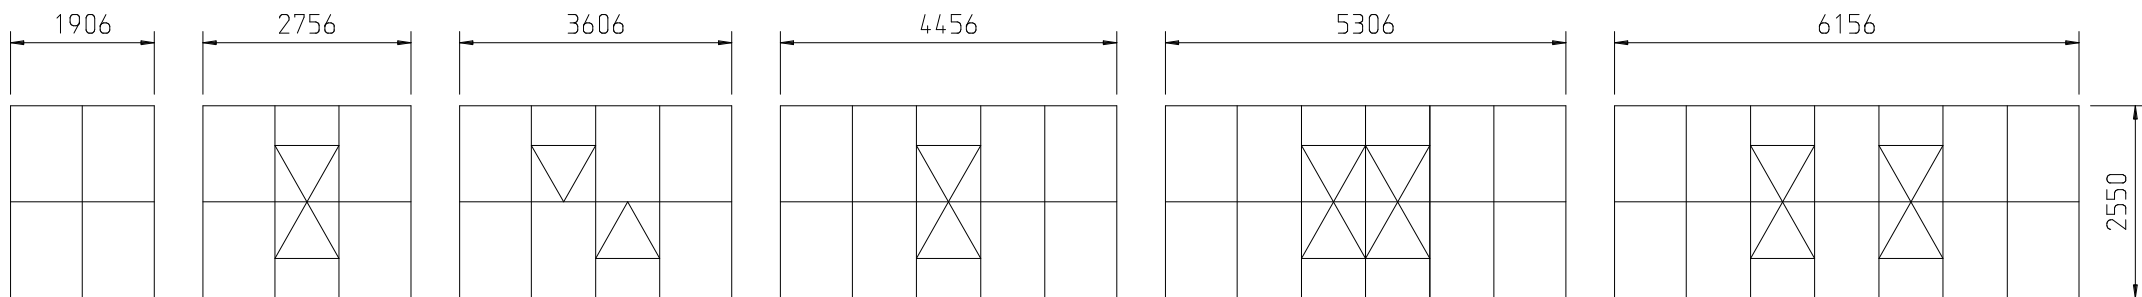

# SKY 30 DEGREE FIXED PITCH GABLED ROOF LIGHT SYSTEM

**SKY 22G**

**SKY 23G**

**SKY 24G**

**SKY 25G**

**SKY 26G**

**SKY 27G**

**SKY 32G**

**SKY 33G**

**SKY 34G**

**SKY 35G**

**SKY 36G**

**SKY 37G**

**SKY 42G**

**SKY 43G**

**SKY 44G**