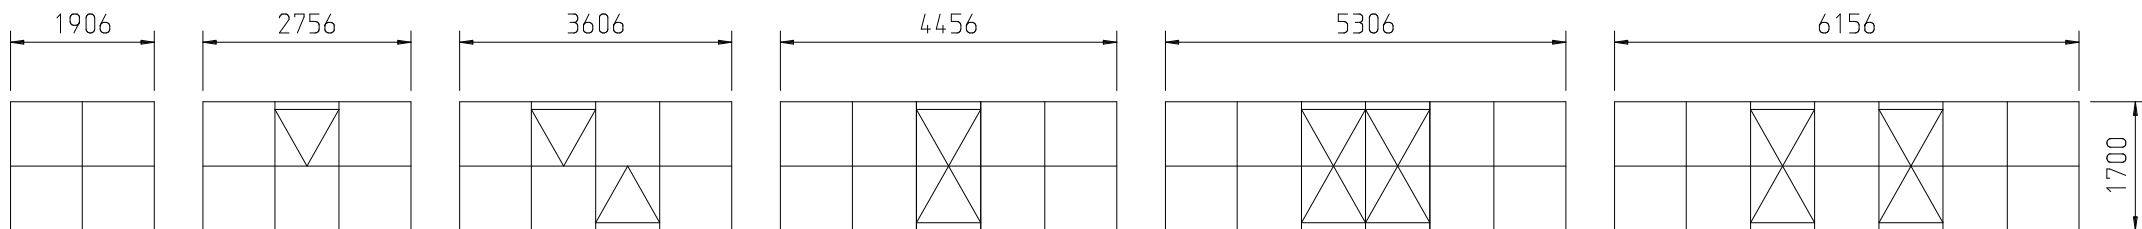

# SKY 30 DEGREE FIXED PITCH GABLED ROOF LIGHT SYSTEM

**SKY 22G**

**SKY 23G**

**SKY 24G**

**SKY 25G**

**SKY 26G**

**SKY 27G**

**SKY 32G**